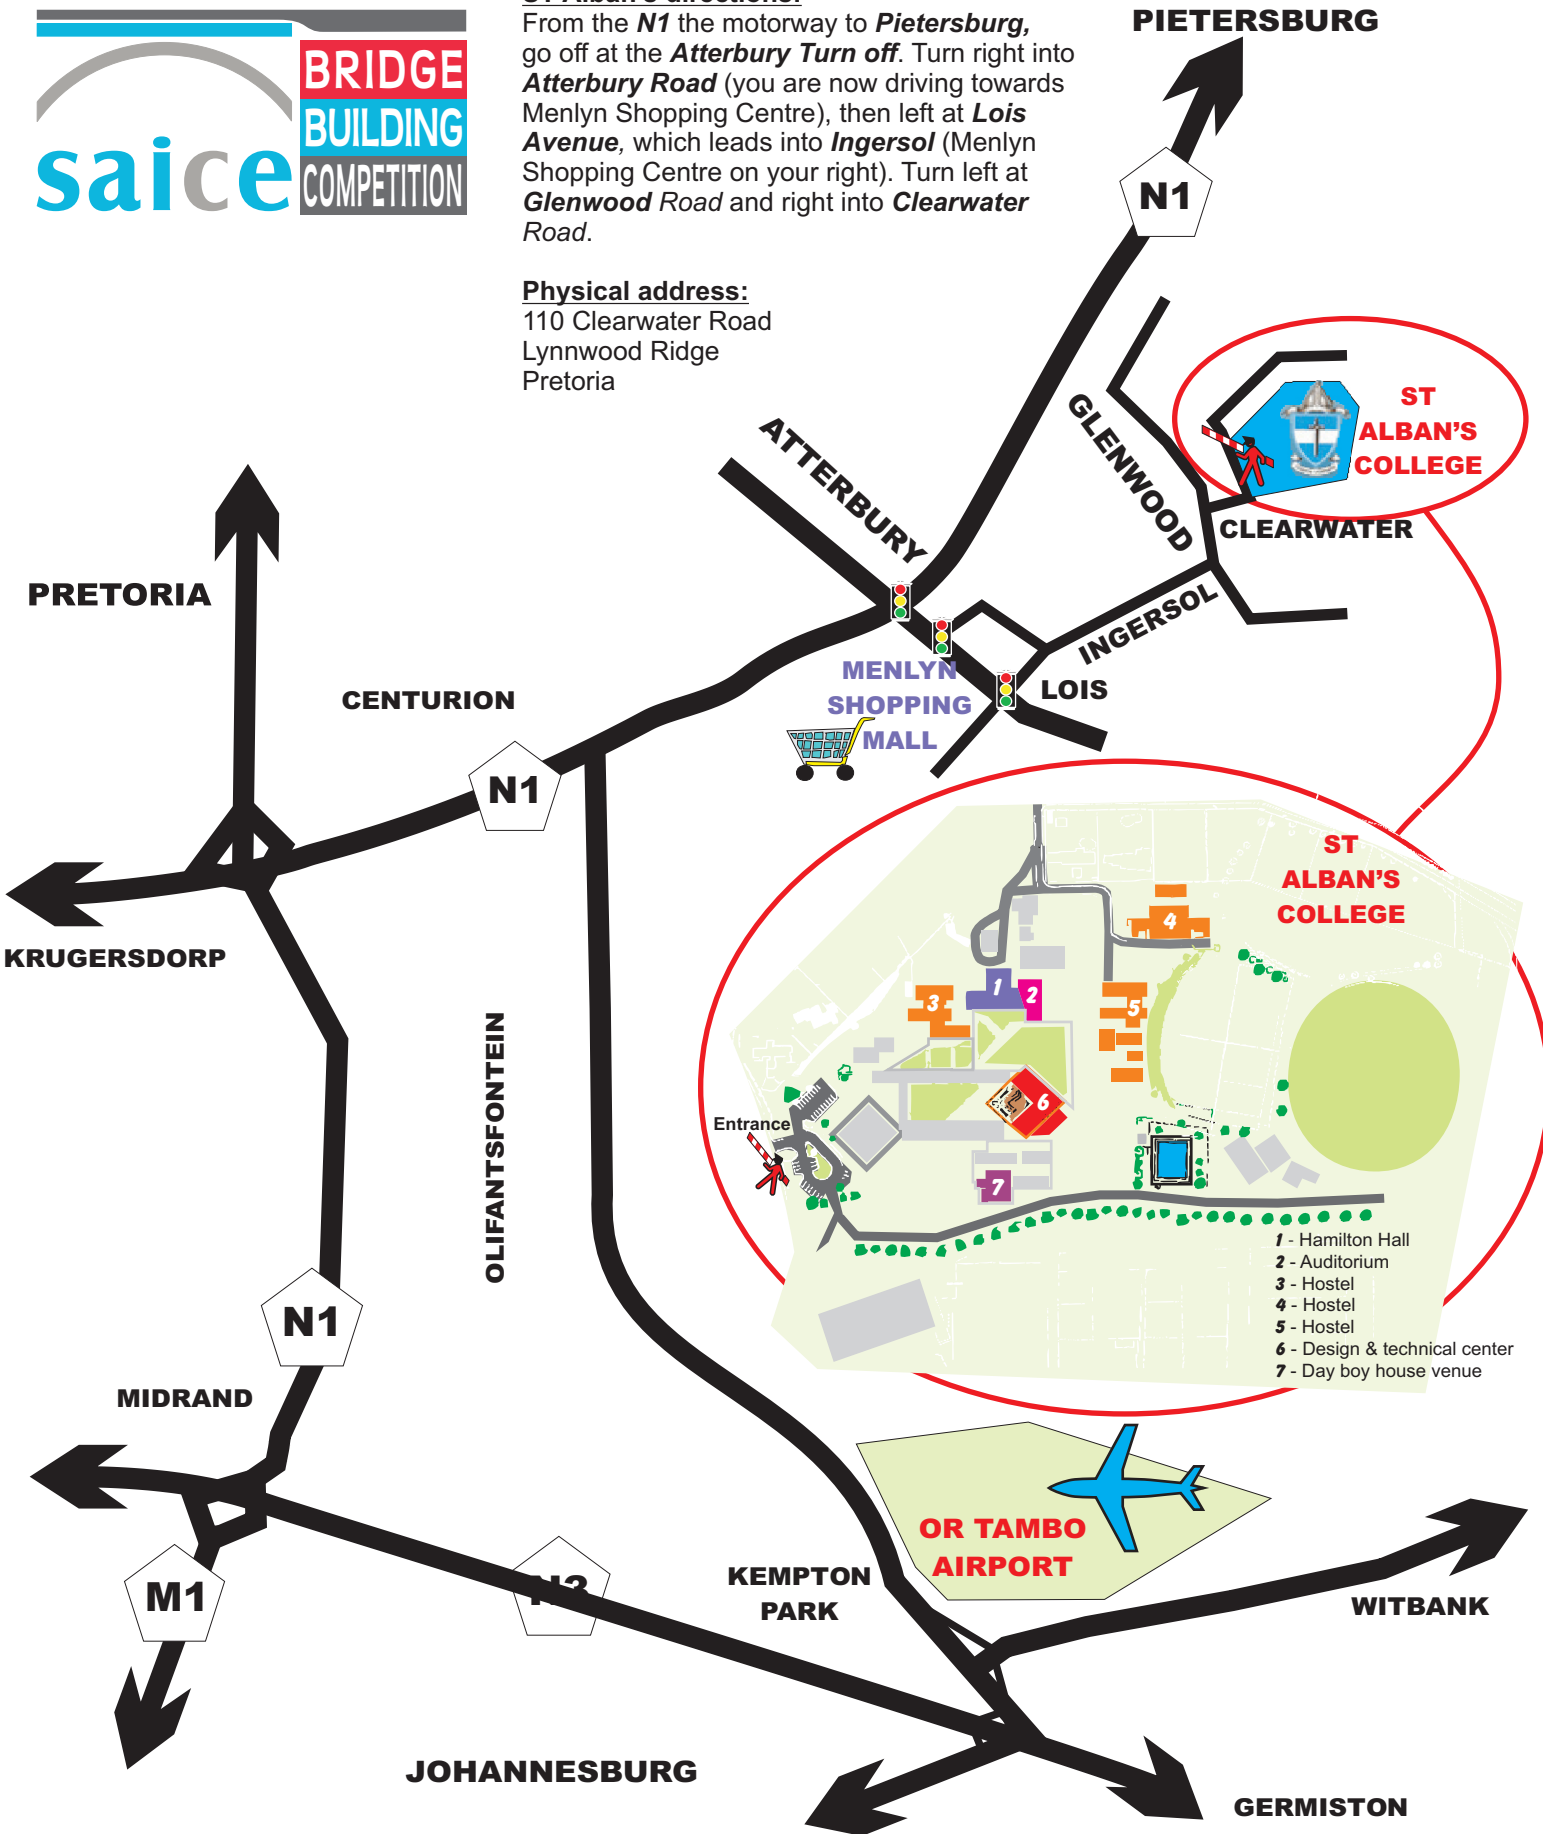

ST Alban's directions:

From the **N1** the motorway to **Pietersburg**, go off at the **Atterbury Turn off**. Turn right into **Atterbury Road** (you are now driving towards Menlyn Shopping Centre), then left at **Lois Avenue**, which leads into **Ingersol** (Menlyn Shopping Centre on your right). Turn left at **Glenwood Road** and right into **Clearwater Road**.

Physical address:

110 Clearwater Road
Lynnwood Ridge
Pretoria

Please note: this map is not to scale